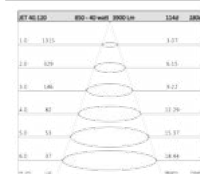

Light Distribution